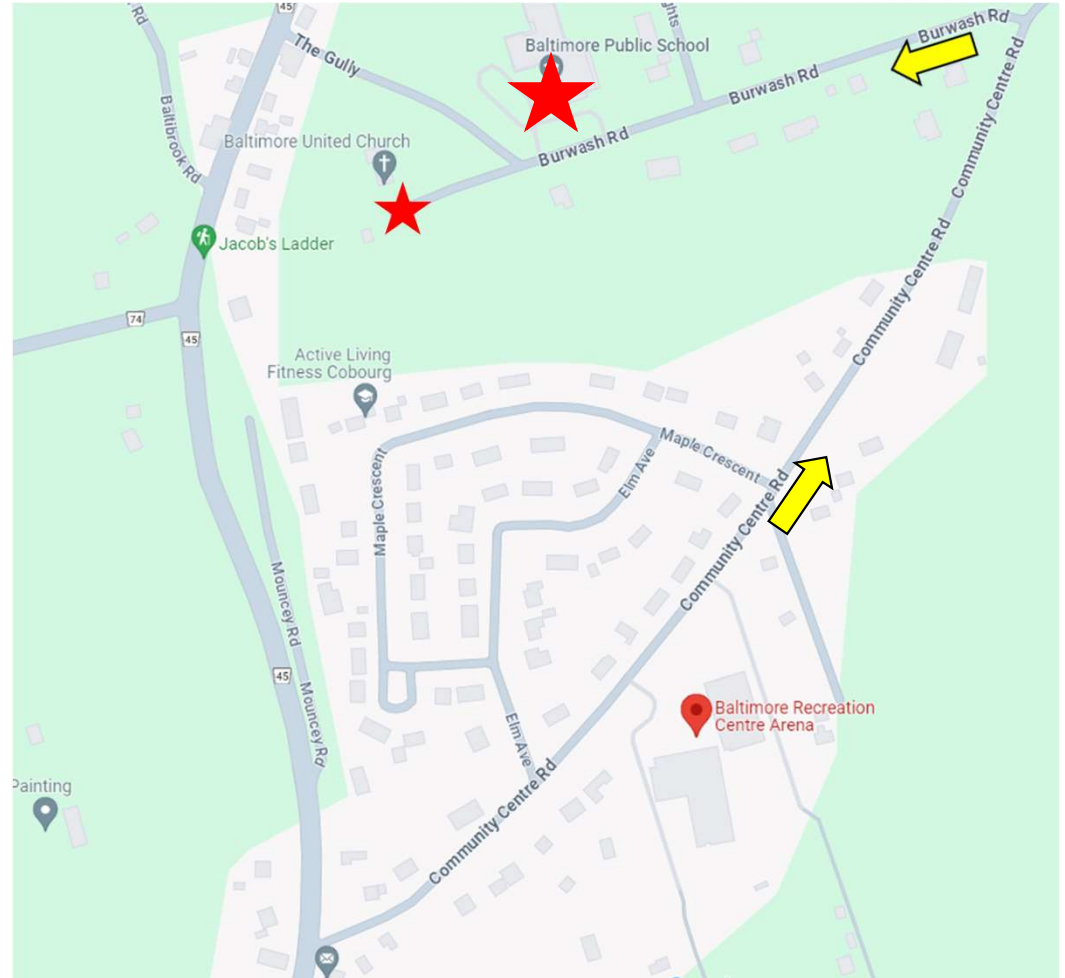

**Friday January 24 after 4pm**

**Saturday January 25**

**Sunday January 26**

**Bus Parking:** continue east on Community Centre Road, turn left onto Burwash Road. Baltimore Public School will be on your right.  
**9320 Burwash Road, Baltimore**

Buses may continue on Burwash Road, and park at the Baltimore United Church.  
**9288 Burwash Road, Baltimore**

**Bus Parking:** turn left (west) onto Community Centre Road, followed by a left turn onto County Road 45/Baltimore Road. Turn left onto Van Luven Road, followed by a left turn onto Oriole Crescent. There is a small parking lot at the end of Oriole Crescent for additional parking.

There is also a large carpool approximately 4.2km from the Baltimore Recreation Centre, at County Road 45/Baltimore Road north side of Hwy 401 that can accommodate bus parking.

**4036 Baltimore Road, Cobourg**