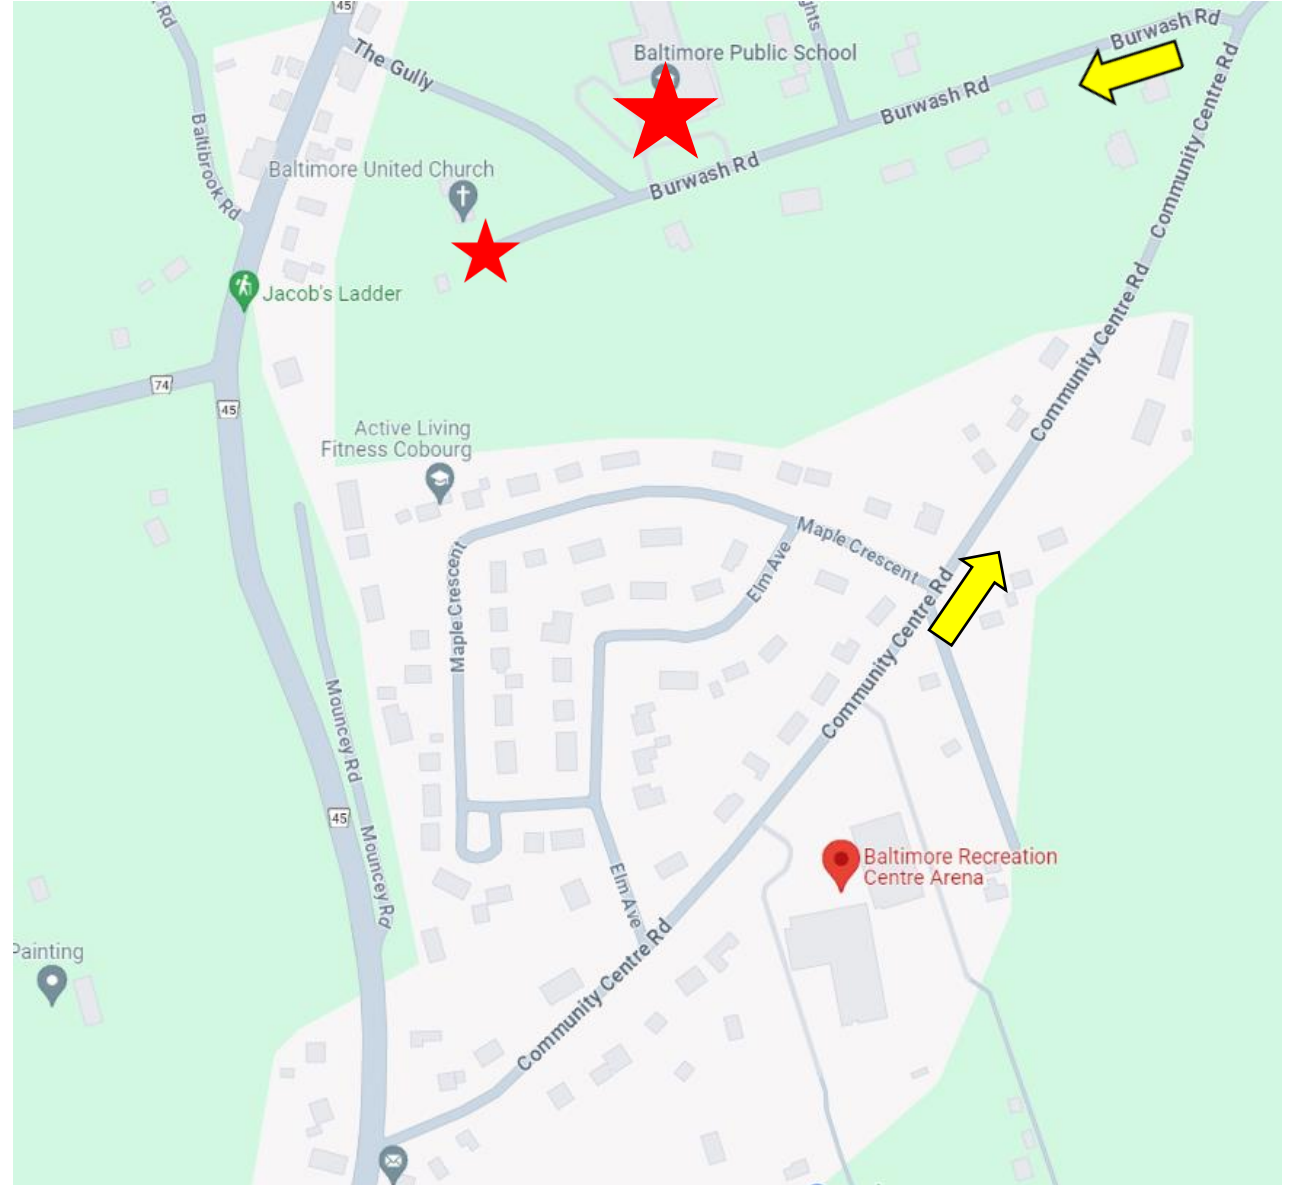

**Friday January 19 after 4pm**

**Saturday January 20**

**Sunday January 21**

**Bus Parking:** continue east on Community Centre Road, turn left onto Burwash Road. Baltimore Public School will be on your right.  
**9320 Burwash Road, Baltimore**

Buses may continue on Burwash Road, and park at the Baltimore United Church.  
**9288 Burwash Road, Baltimore**

**Bus Parking:** turn left (west) onto Community Centre Road, followed by a left turn onto County Road 45/Baltimore Road. Turn left onto Van Luven Road, followed by a left turn onto Oriole Crescent. There is a small parking lot at the end of Oriole Crescent for additional parking.

There is also a large carpool approximately 4.2km from the Baltimore Recreation Centre, at County Road 45/Baltimore Road north side of Hwy 401 that can accommodate bus parking.

**4036 Baltimore Road, Cobourg**